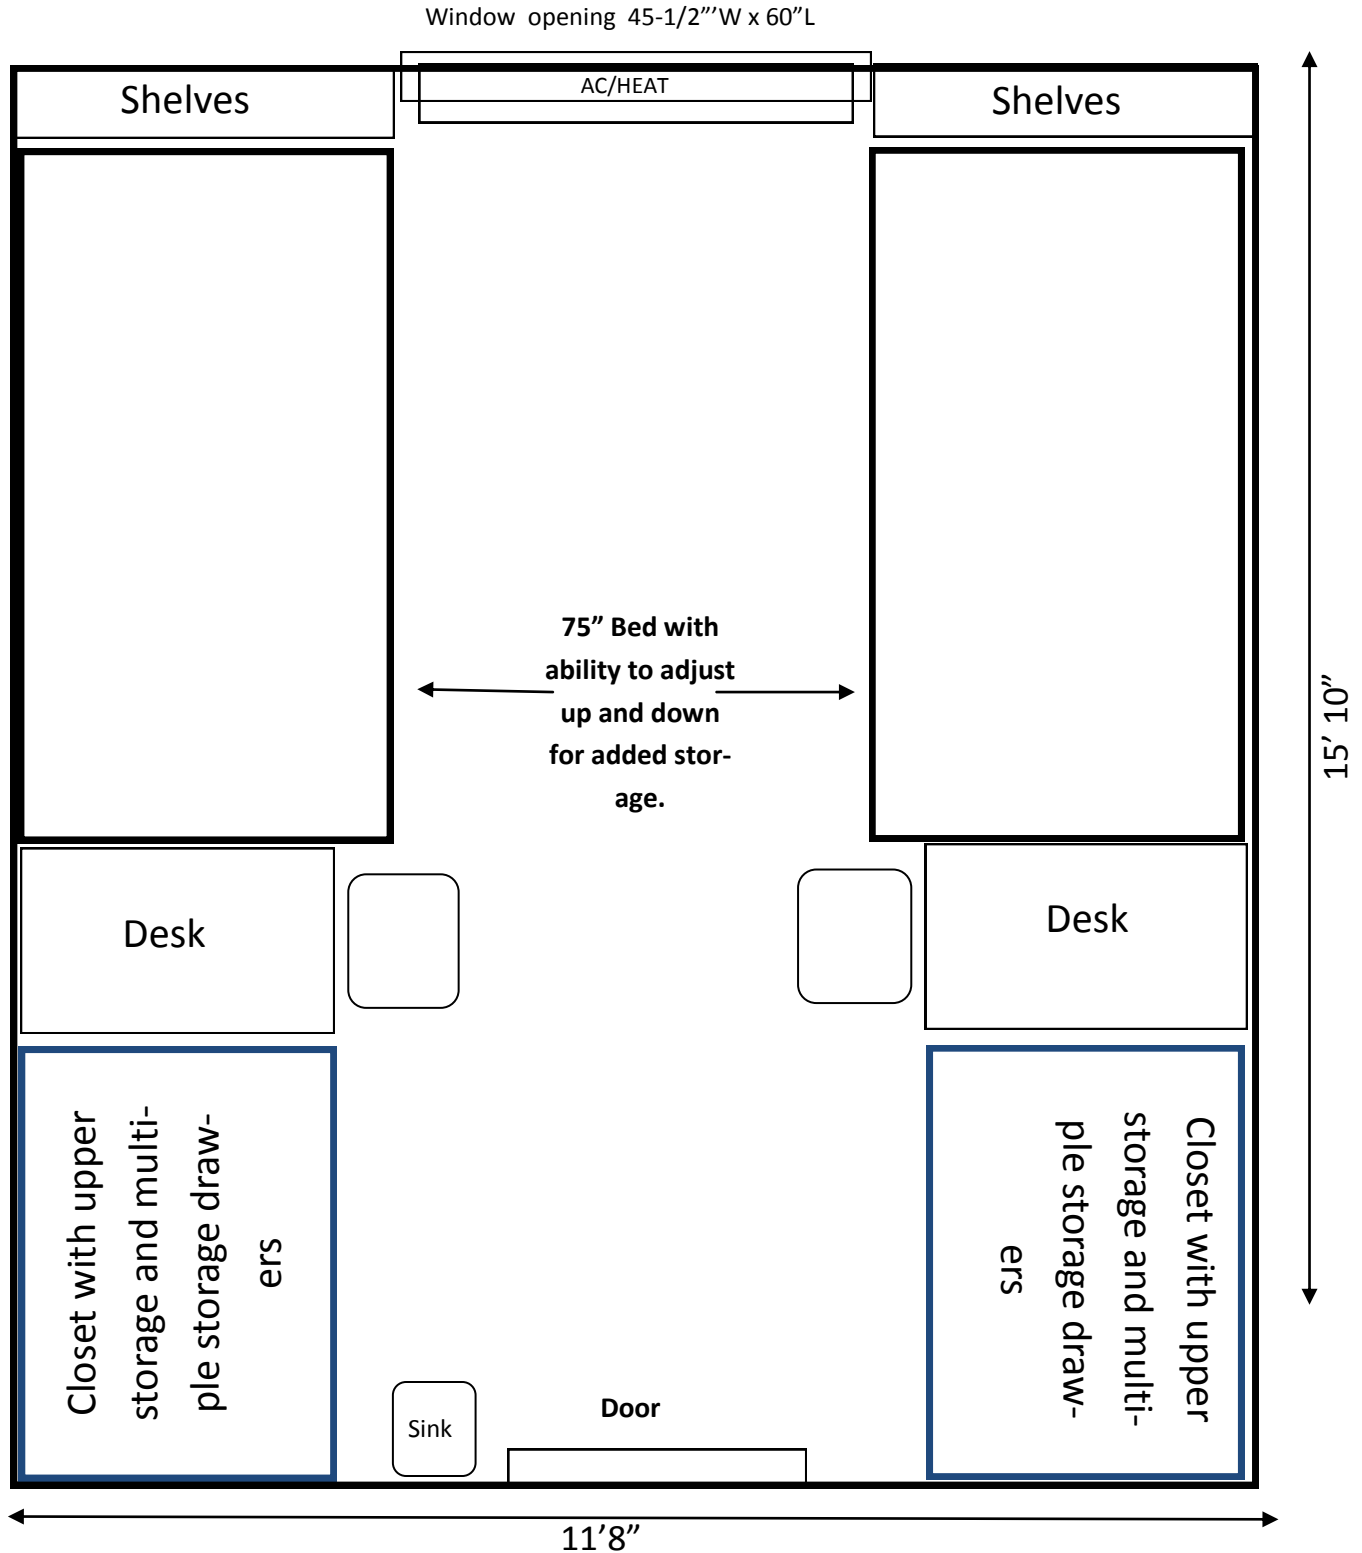

Jenkins Hall General Floor Plan

Room includes phone, two Ethernet ports, one cable TV outlet and WIFI.

NOT TO SCALE