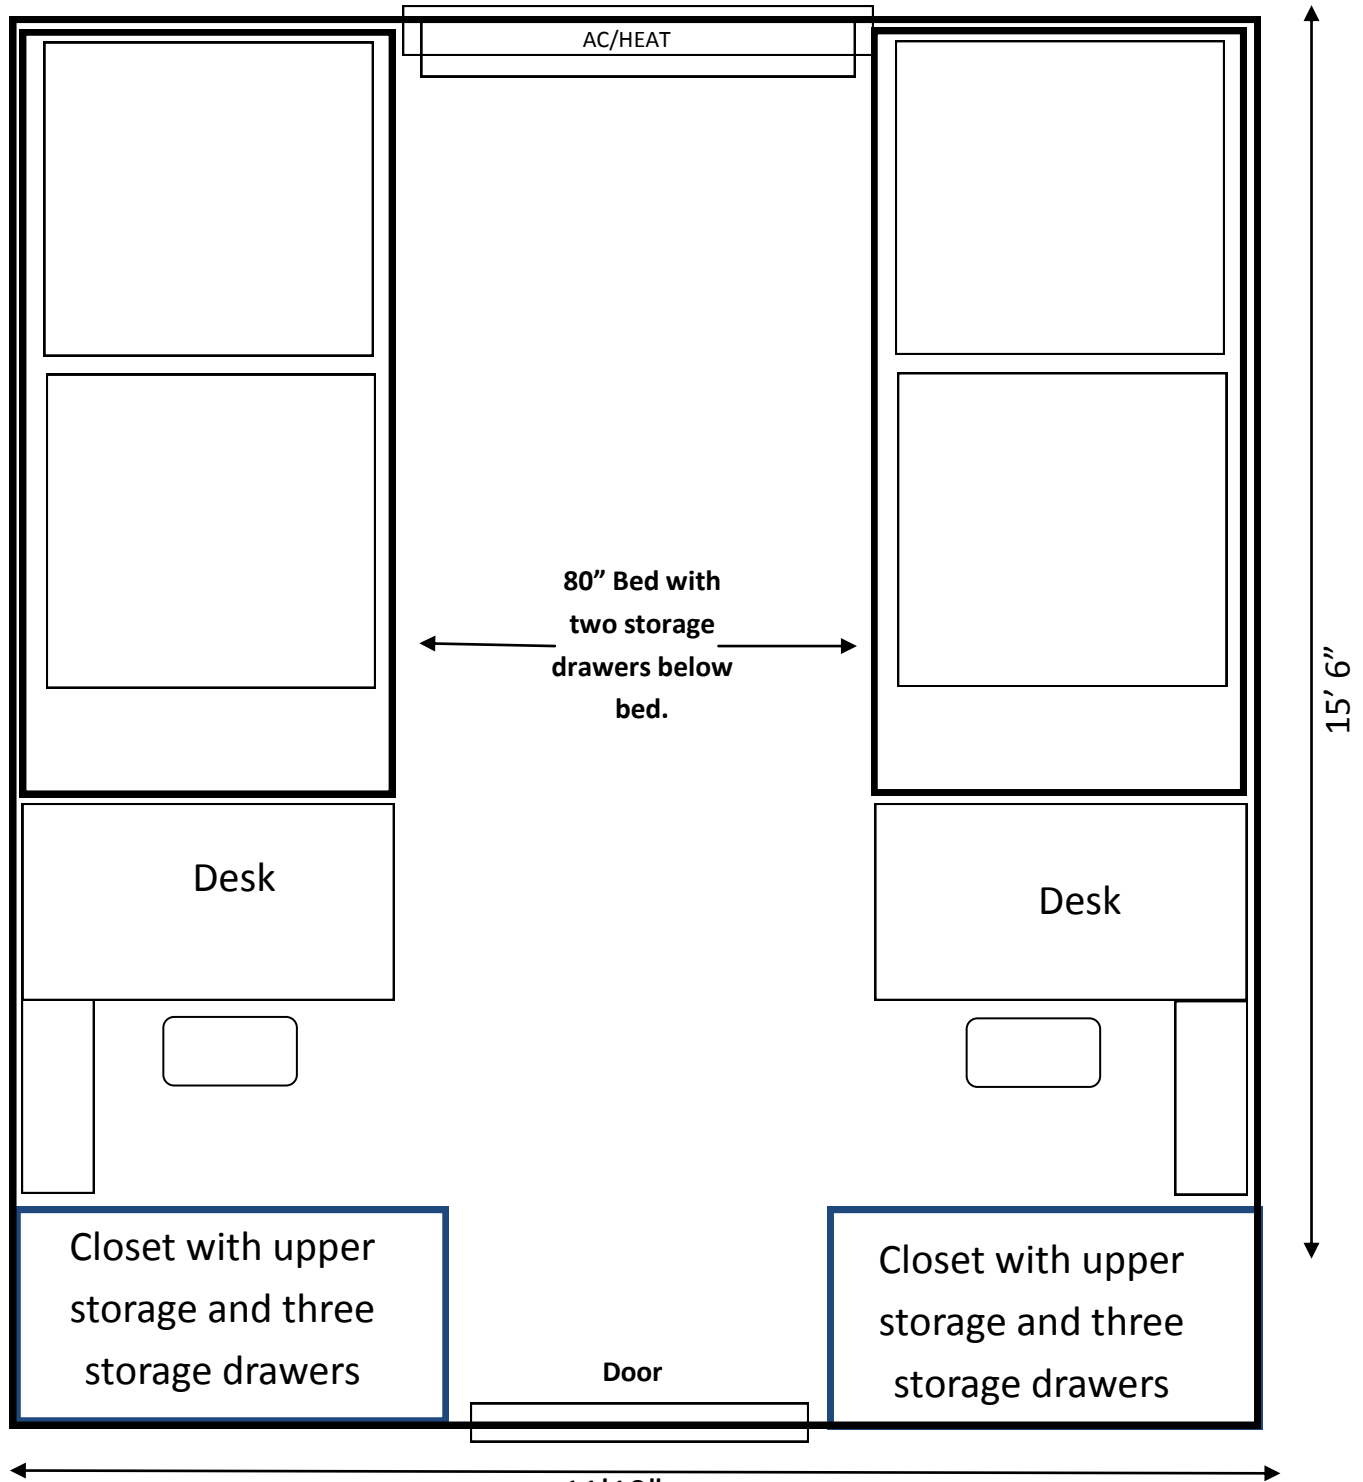

# Parker Hall General Floor Plan

Window opening 4'W x 5'10"L

Room includes phone, two Ethernet ports, one cable TV outlet and WIFI.

**NOT TO SCALE**