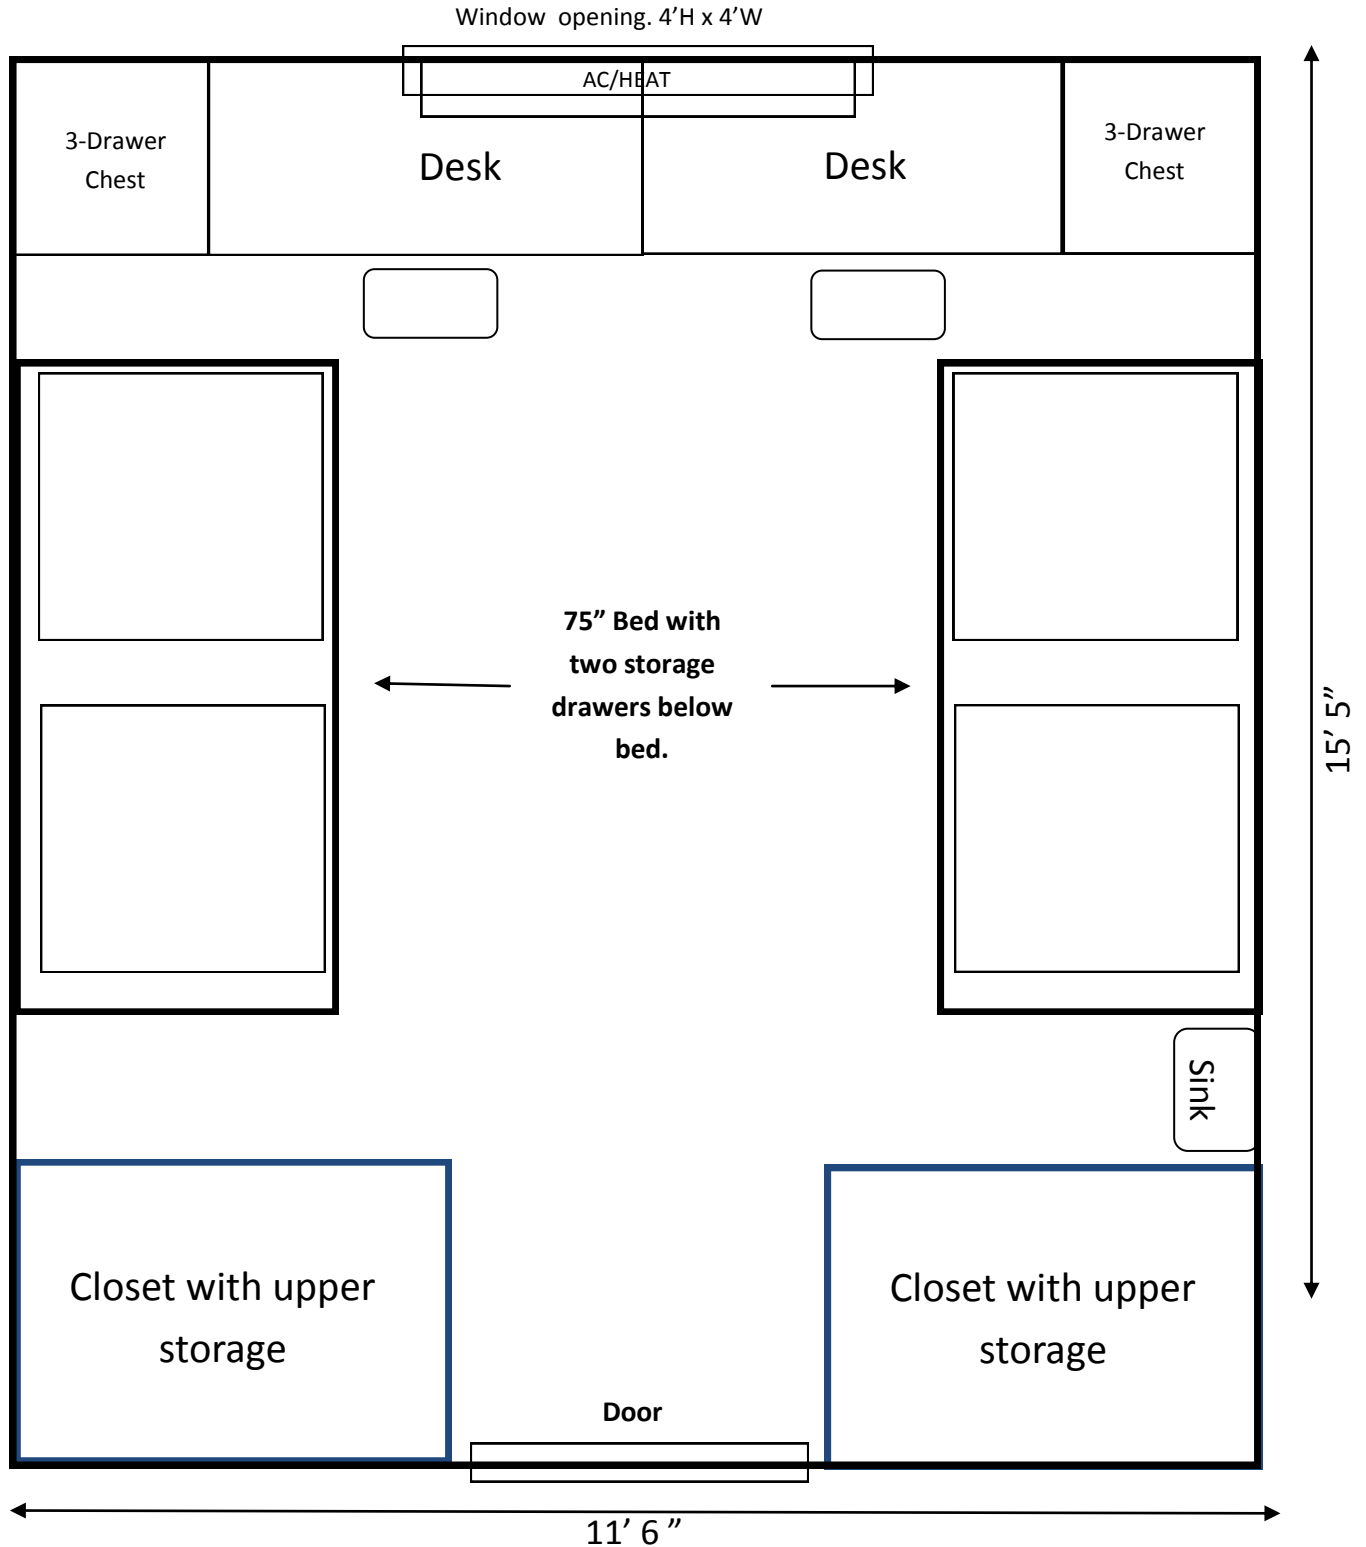

Belk Hall General Floor Plan

Room includes phone, two Ethernet ports, one cable tv outlet and WIFI.

NOT TO SCALE